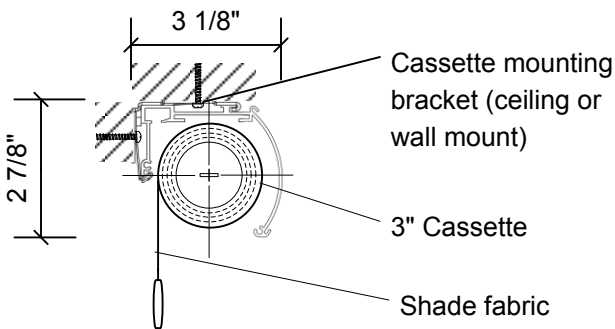

# INSOLROLL QUIET SPRING ROLLER SHADE

QSR with Exposed Roller or Optional Cassette

Wall Mount

Ceiling Mount

## QSR Exposed Roller Shade with Mounting Rail

## 3" Cassette System with QSR operation

## 4" Cassette System with QSR operation

**Notes:**

1. Shade Roll Diameter varies depending upon shade height and fabric specified.
2. Cassette dimensions shown include mounting brackets.
3. All QSR spring operated shades are compliant with American National Standard for Safety of Corded Window Covering Products (ANSI/WCMA A100.1-2012).