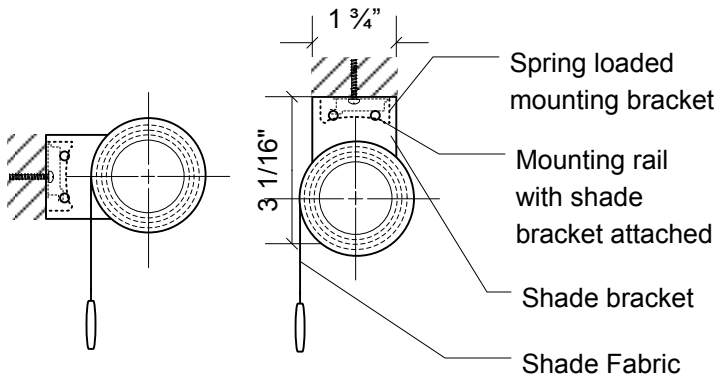

# INSOLROLL QUIET SPRING ROLLER SHADE

QSR with Exposed Roller or Optional Cassette

Wall Mount

Ceiling Mount

## QSR Exposed Roller Shade with Mounting Rail

## 3" Cassette System with QSR operation

## 4" Cassette System with QSR operation

**Notes:**

1. Shade Roll Diameter varies depending upon shade height and fabric specified.
2. Cassette dimensions shown include mounting brackets.
3. All QSR spring operated shades are compliant with American National Standard for Safety of Corded Window Covering Products (ANSI/WCMA A100.1-2012).