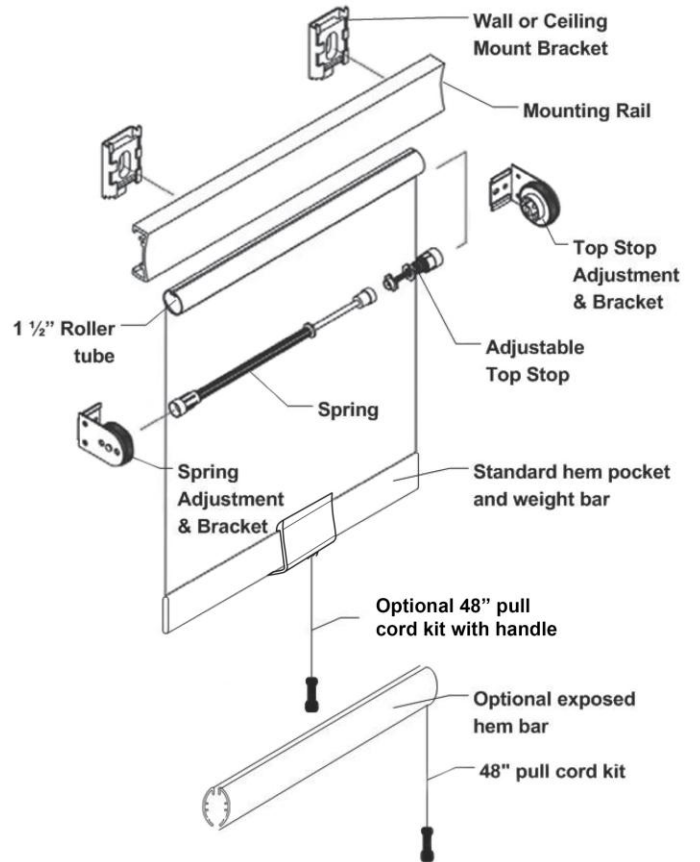

# INSOLROLL QUIET SPRING ROLLER SHADE

QSR with Exposed Roller or Optional Cassette

Wall Mount

Ceiling Mount

## QSR Exposed Roller Shade with Mounting Rail

## 3" Cassette System with QSR operation

## 4" Cassette System with QSR operation

**Notes:**

1. Shade Roll Diameter varies depending upon shade height and fabric specified.
2. Cassette dimensions shown include mounting brackets.
3. All QSR spring operated shades are compliant with American National Standard for Safety of Corded Window Covering Products (ANSI/WCMA A100.1-2012).