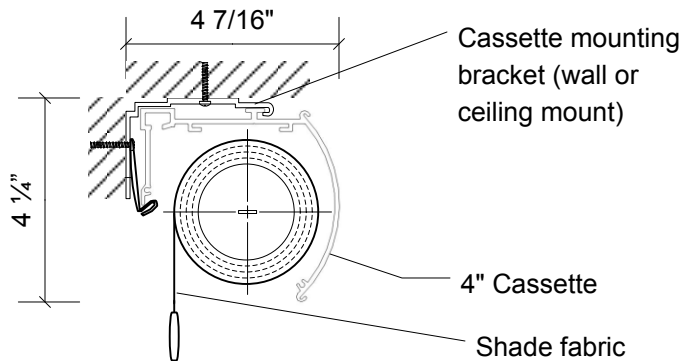

# INSOLROLL QUIET SPRING ROLLER SHADE

QSR with Exposed Roller or Optional Cassette

Wall Mount

Ceiling Mount

## QSR Exposed Roller Shade with Mounting Rail

## 3" Cassette System with QSR operation

## 4" Cassette System with QSR operation

**Notes:**

1. Shade Roll Diameter varies depending upon shade height and fabric specified.
2. Cassette dimensions shown include mounting brackets.
3. All QSR spring operated shades are compliant with American National Standard for Safety of Corded Window Covering Products (ANSI/WCMA A100.1-2012).