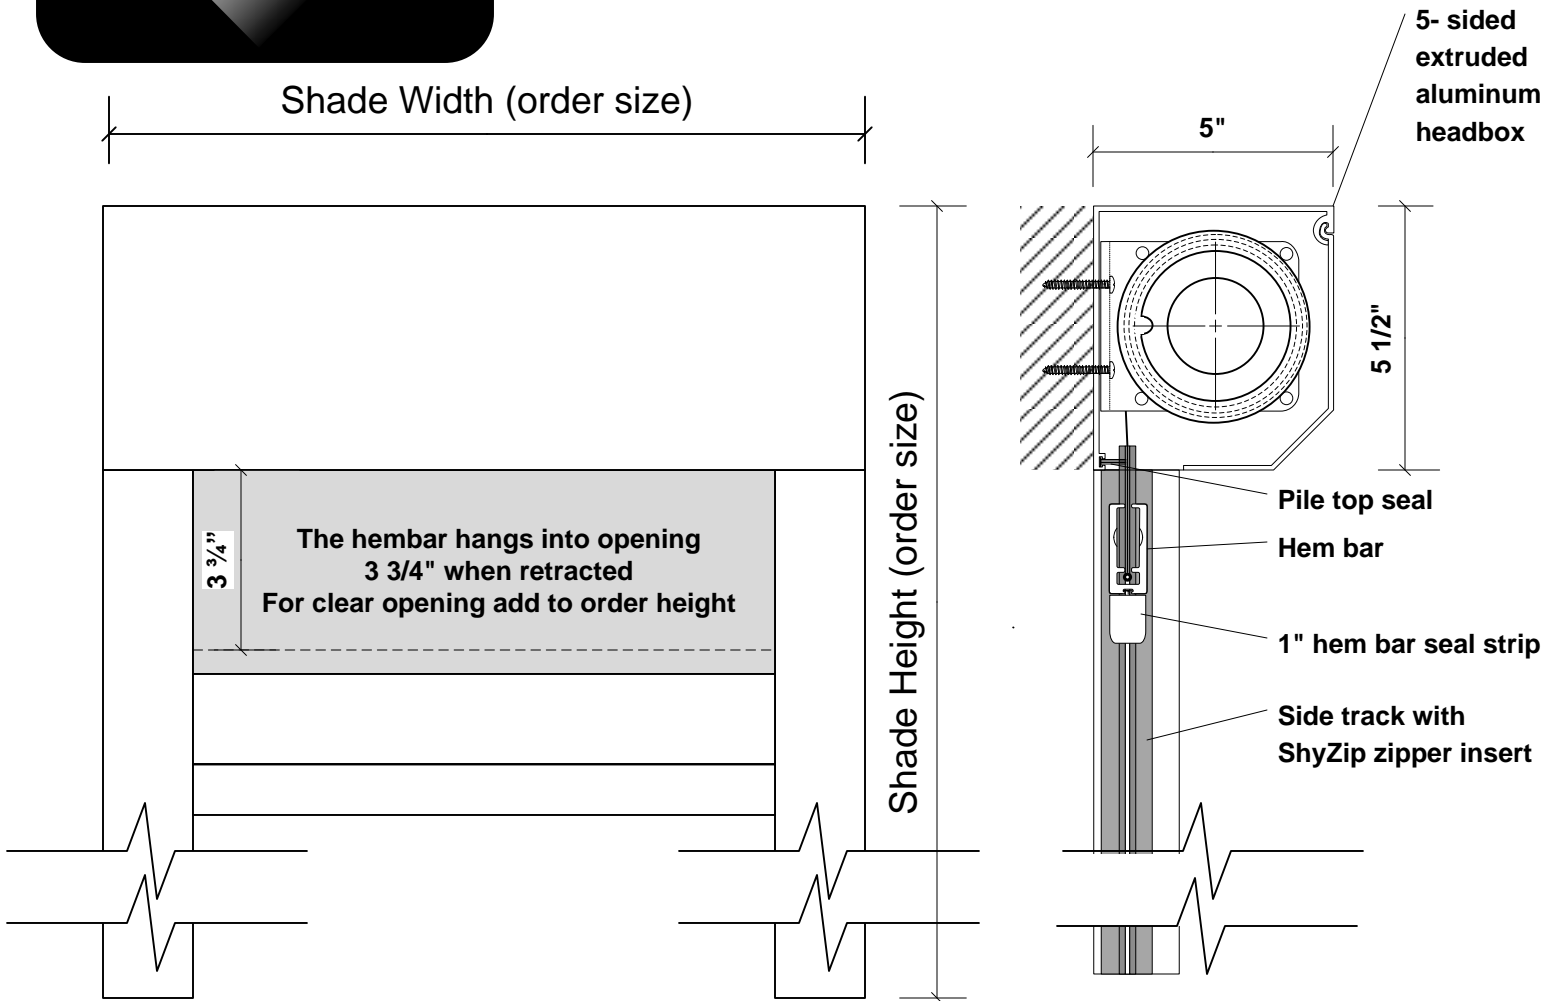

OASIS® 2900 SOLAR INSECT SHADE

With Shy Zip Side Track System

Side Track drilled for outside face mount.
(fastener by others, plug button provided)

Side Track drilled for side mount.
(3 1/2" pan head screw provided)

Universal Shade Mounting Brackets

Notes:

1. Oasis® 2900 Solar Insect Shades are available motorized only.
2. Universal Shade Mounting Brackets used with exposed roller or within headbox (Wall or ceiling mount).
2. Insolroll uses the time proven SHY Zip technology to seal the edges of the shade. SHY Zip is a product of SHY Co. LTD of Japan and distributed exclusively in North America by its authorized sub-licensees.