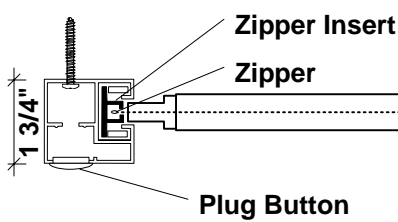

OASIS® 2900 SOLAR INSECT SHADE

With Shy Zip Side Track System

Side Track drilled for outside face mount.
(fastener by others, plug button provided)

Side Track drilled for side mount.
(3 1/2" pan head screw provided)

Universal Shade Mounting Brackets

Notes:

1. Oasis® 2900 Solar Insect Shades are available motorized only.
2. Universal Shade Mounting Brackets used with exposed roller or within headbox (Wall or ceiling mount).
2. Insolroll uses the time proven SHY Zip technology to seal the edges of the shade. SHY Zip is a product of SHY Co. LTD of Japan and distributed exclusively in North America by its authorized sub-licensees.