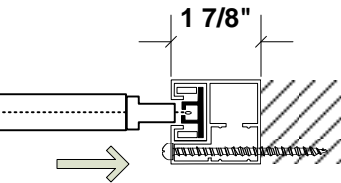

OASIS® 2900 SOLAR INSECT SHADE

With Shy Zip Side Track System

Side Track drilled for outside face mount.
(fastener by others, plug button provided)

Side Track drilled for side mount.
(3 1/2" pan head screw provided)

Universal Shade Mounting Brackets

Notes:

1. Oasis® 2900 Solar Insect Shades are available motorized only.
2. Universal Shade Mounting Brackets used with exposed roller or within headbox (Wall or ceiling mount).
2. Insolroll uses the time proven SHY Zip technology to seal the edges of the shade. SHY Zip is a product of SHY Co. LTD of Japan and distributed exclusively in North America by its authorized sub-licensees.