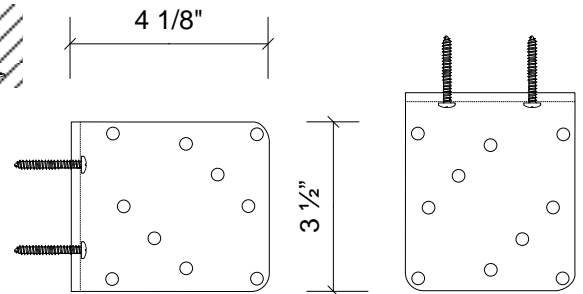

OASIS® 2900 SOLAR INSECT SHADE

With Shy Zip Side Track System

Side Track drilled for outside face mount.
(fastener by others, plug button provided)

Side Track drilled for side mount.
(3 1/2" pan head screw provided)

Universal Shade Mounting Brackets

Notes:

1. Oasis® 2900 Solar Insect Shades are available motorized only.
2. Universal Shade Mounting Brackets used with exposed roller or within headbox (Wall or ceiling mount).
2. Insolroll uses the time proven SHY Zip technology to seal the edges of the shade. SHY Zip is a product of SHY Co. LTD of Japan and distributed exclusively in North America by its authorized sub-licensees.